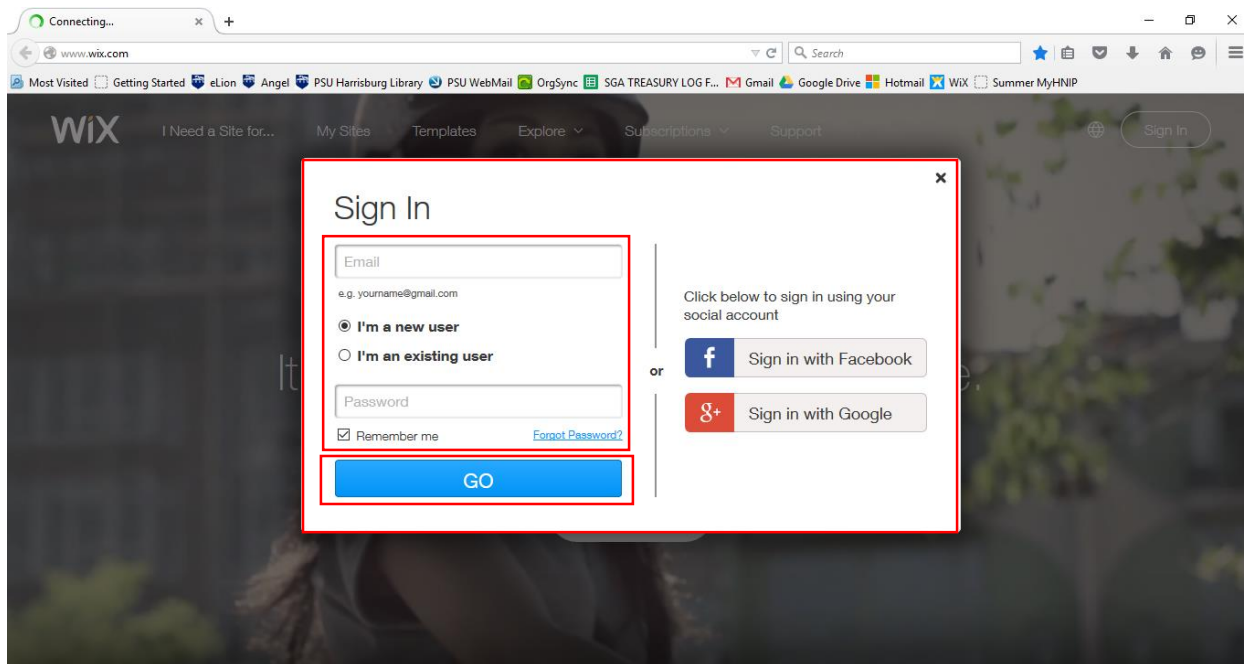

Penn State Harrisburg
Training and Development Department
Opening an account on Wix.com

OPENING AN ACCOUNT ON WIX.COM

1. Open your desired web browser and go to Wix.com.
2. On the main page of Wix.com, click on the “SIGN IN” button.